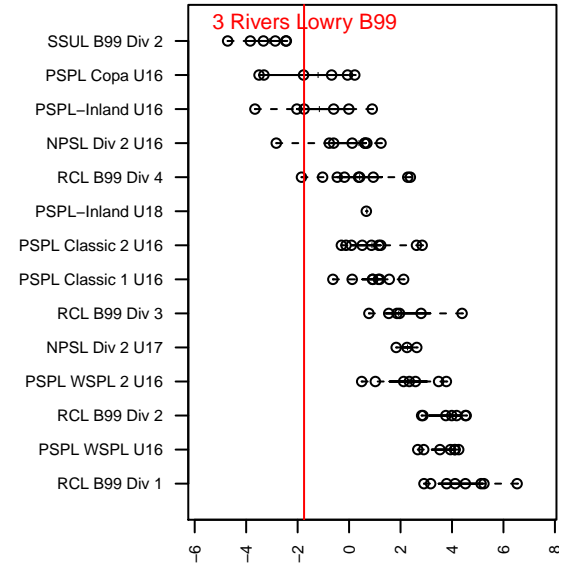

3 Rivers Lowry B99

3 Rivers SC
Pasco, WA
B99 total strength=1075
attack=5.01 defense=1.34
fall league = PSPL-Inland U16

alt names used:
(Ind.) 3 Rivers Lowry

Venues played:
2015 PSPL-Inland U16

**attack and defense variance (black dot)
relative to other teams
and top 10 in region**

**attack and defense rating
relative to others at age
and all opponents in last 13 months**

Performance relative to 13 month average

Performance relative to 13 month average

date	home		away		venue	pred.home	pred.away
2015-11-14	Spokane Scotties Schumacher B99	3	3 Rivers Lowry B99	0	2015 PSPL-Inland U16	5.08	2.44
2015-11-07	3 Rivers Lowry B99	2	BMSC Gladiators B99	11	2015 PSPL-Inland U16	1.18	7.47
2015-10-31	Sabers Rau B00	2	3 Rivers Lowry B99	2	2015 PSPL-Inland U16	2.26	3.63
2015-10-31	Spokane Scotties Manthei B00	2	3 Rivers Lowry B99	5	2015 PSPL-Inland U16	2.02	4.09
2015-10-24	3 Rivers Lowry B99	2	Breakers Brown B99	2	2015 PSPL-Inland U16	1.56	4.90
2015-10-17	3 Rivers Lowry B99	3	Cheney Storm Hemenway B00	3	2015 PSPL-Inland U16	3.53	2.71
2015-10-10	Walla Walla United Attack B99	2	3 Rivers Lowry B99	10	2015 PSPL-Inland U16	2.06	8.03
2015-10-03	BMSC Gladiators B99	6	3 Rivers Lowry B99	0	2015 PSPL-Inland U16	7.47	1.18
2015-09-26	3 Rivers Lowry B99	6	FC Spokane Grey A B99	5	2015 PSPL-Inland U16	4.04	3.16
2015-09-19	3 Rivers Lowry B99	4	FC Spokane Grey B00	2	2015 PSPL-Inland U16	4.32	0.89